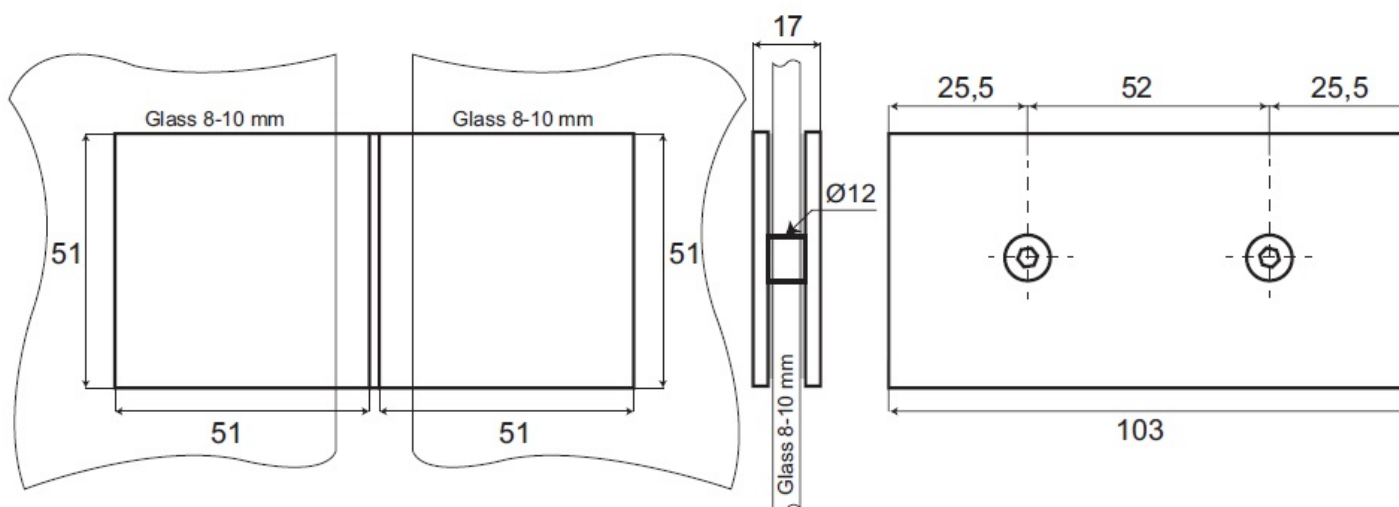

PRODUCT SHEET

Description:

Glass Clamp "Bern", 180DG, SS-Look, Glass/Glass, 102,5x51x17m Square Corners, 8-10mm Glass, Glass Mounted By $\varnothing 12$ mm, Drilling, Brass Material

Item number:

15.23.696-1

Units	Box	Carton	HS Code	Barcode
Pcs.	1	20	8302419000	 5704866447089

SISO A/S

Mileparken 11
DK-2740 Skovlunde
Denmark
VAT: DK 24786013

Phone +45 45 830 900

www.siso.dk
siso@siso.dk

Danske Bank
Nytorv Branch
Copenhagen
SWIFT: DABADKKK

Account no.
4180 3112 112936
IBAN Account
DK7230003112112936