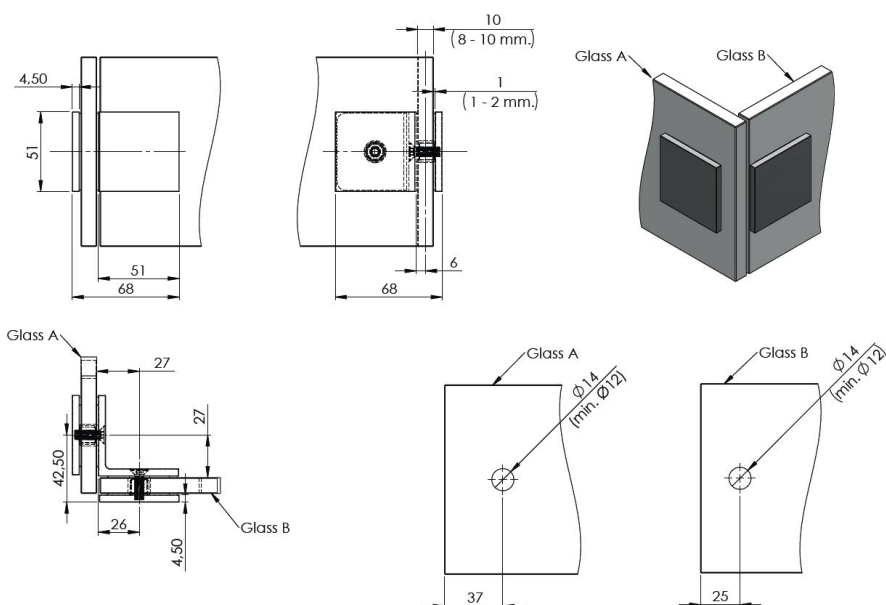

## Description:

Glass Clamp "Bern", 90DG, Black Finish, Glass/Glass, 51x51x17 mm, Square Corners, 8-10mm Glass, Glass Mounted By  $\varnothing 12$ mm, Drilling, Brass Material

## Item number:

15.23.691-4

Units	Box	Carton	HS Code	Barcode
Pcs.	1	50	8302419000	
				5704866509589