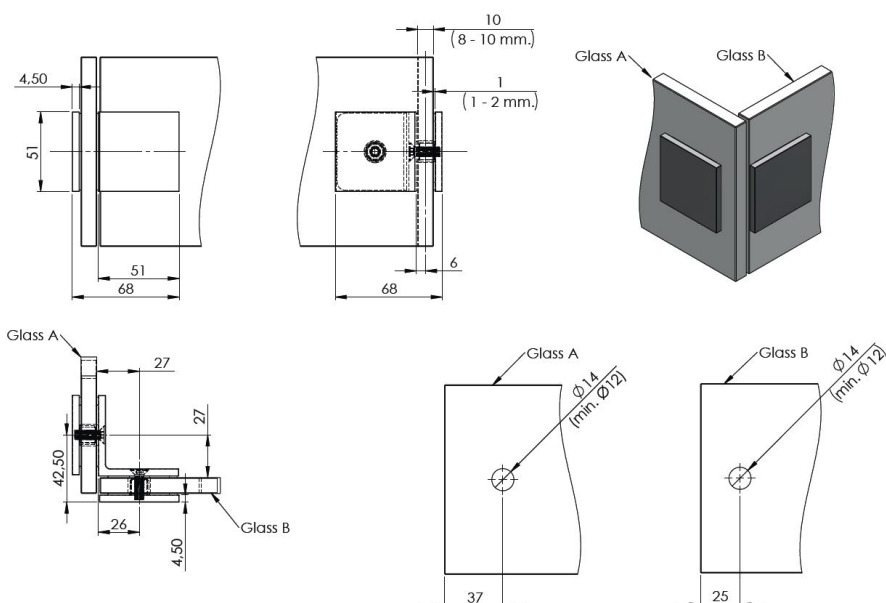

PRODUCT SHEET

Description:

Glass Clamp "Bern", 90DG, SS-Look, Glass/Glass, 51x51x17mm, Square Corners, 8-10mm Glass, Glass Mounted By $\varnothing 12$ mm, Drilling, Brass Material

Item number:

15.23.691-2

Units	Box	Carton	HS Code	Barcode
Pcs.	1	50	8302419000	
				5704866504423

SISO A/S

Mileparken 11
DK-2740 Skovlunde
Denmark
VAT: DK 24786013

Phone +45 45 830 900

www.siso.dk
siso@siso.dk

Danske Bank
Nytorv Branch
Copenhagen
SWIFT: DABADKKK

Account no.
4180 3112 112936
IBAN Account
DK7230003112112936