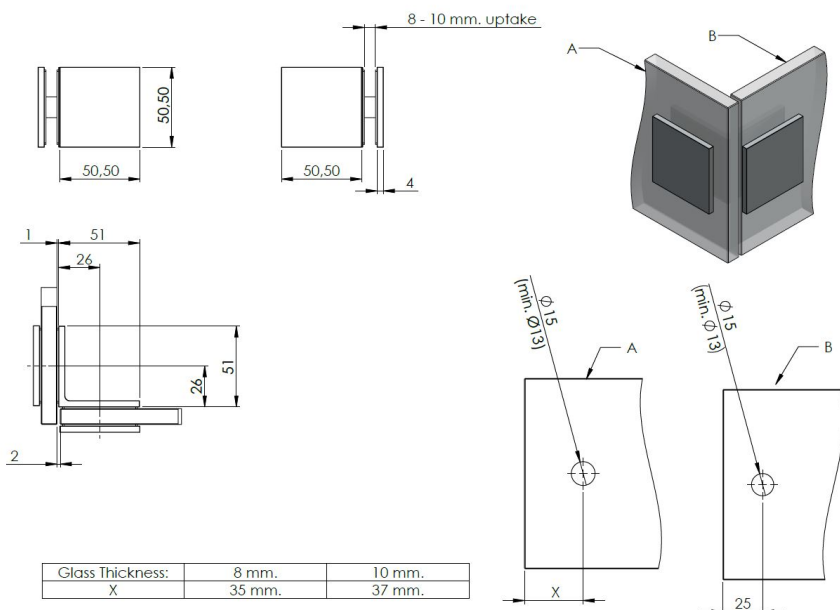

PRODUCT SHEET

Description:

Glass Clamp "Bern", 90DG, Brushed Brass, Glass/Glass, 51x51x 17mm, Square Corners, 8-10mm Glass, Glass Mounted By, $\varnothing$ 12mm Drilling, Brass Material

Item number:

15.23.690-8

Units	Box	Carton	HS Code	Barcode
Pcs.	1	20	8302419000	
				5704866514262

SISO A/S

Mileparken 11
DK-2740 Skovlunde
Denmark
VAT: 24786013

Phone +45 45 830 900

www.siso.dk
siso@siso.dk

Danske Bank
Nytorv Branch
Copenhagen
SWIFT: DABADKKK

Account no.
4180 3112 112936
IBAN Account
DK7230003112112936