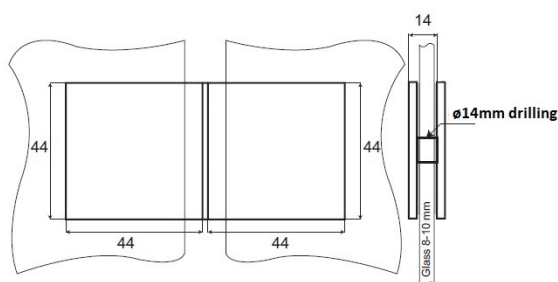

PRODUCT SHEET

Description:

Glass Clamp "Berni", 180DG, SS-Look, Glass/Glass, 90x44x16mm, Square Corners, 8-10mm Glass, Glass Mounted By \varnothing 14mm, Drilling, Brass Material

Item number:

15.23.666-0

Units	Box	Carton	HS Code	Barcode
Pcs.	1	50	8302419000	 5704866477857