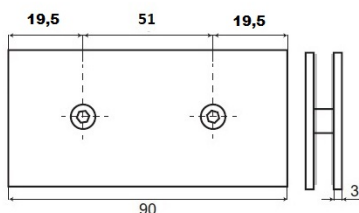

PRODUCT SHEET

Description:

Glass Clamp "Berni", 180DG, SS-Look, Glass/Glass, 90x44x16mm, Square Corners, 8-10mm Glass, Glass Mounted By \varnothing 14mm, Drilling, Brass Material

Item number:

15.23.666-0

Units	Box	Carton	HS Code	Barcode
Pcs.	1	50	8302419000	 5704866477857