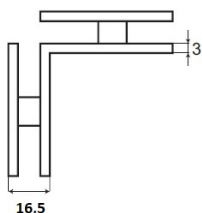

## Description:

Glass Clamp "Berni", 90DG, SS-Look, Glass/Glass, 44x44x16,5mm Square Corners, 8-10mm Glass, Glass Mounted By  $\varnothing$ 14mm, Drilling, Brass Material

## Item number:

15.23.661-0

Units	Box	Carton	HS Code	Barcode
Pcs.		50	8302419000	 5704866477833