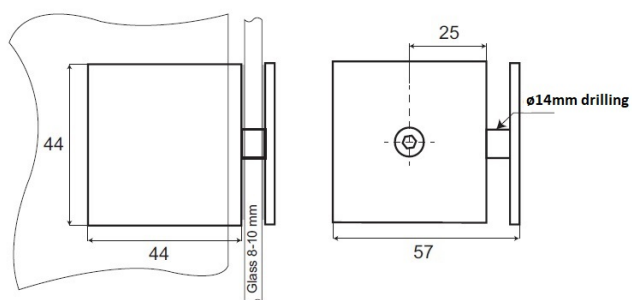

## Description:

Glass Clamp "Berni", 90DG, SS-Look, Glass/Glass, 44x44x16,5mm Square Corners, 8-10mm Glass, Glass Mounted By  $\varnothing$ 14mm, Drilling, Brass Material

## Item number:

15.23.661-0

Units	Box	Carton	HS Code	Barcode
Pcs.		50	8302419000	 5704866477833