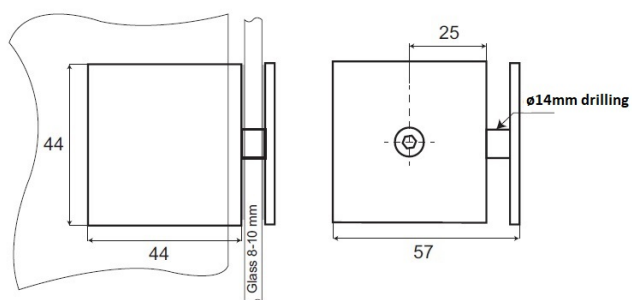

PRODUCT SHEET

Description:

Glass Clamp "Berni", 90DG, CPL, Glass/Glass, 44x44x16,5mm, Square Corners, 8-10mm Glass, Glass Mounted By \varnothing 14mm, Drilling, Brass Material

Item number:

15.23.660-0

Units	Box	Carton	HS Code	Barcode
Pcs.	1	50	8302419000	 5704866477826