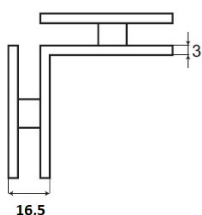

PRODUCT SHEET

Description:

Glass Clamp "Berni", 90DG, CPL, Glass/Glass, 44x44x16,5mm, Square Corners, 8-10mm Glass, Glass Mounted By \varnothing 14mm, Drilling, Brass Material

Item number:

15.23.660-0

Units	Box	Carton	HS Code	Barcode
Pcs.	1	50	8302419000	 5704866477826