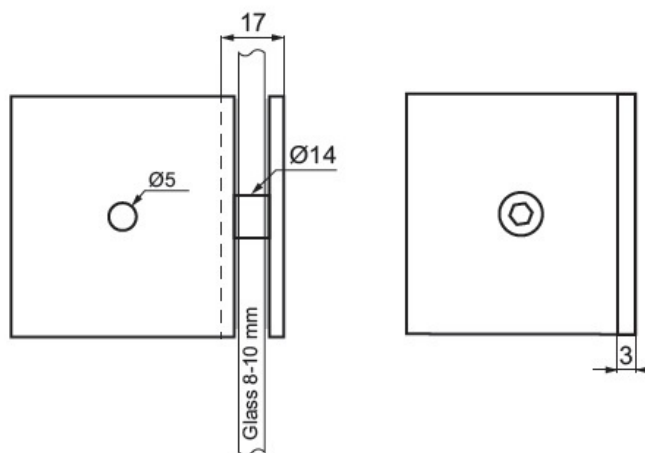

PRODUCT SHEET

Description:

Glass Clamp "Berni", 90DG, SS-Look, Glass/Wall, 44x44x17mm, Square Corners, 8-10mm Glass, Wall Mounted By $\varnothing 5$ mm Screw, Hole, GLass Mounted By $\varnothing 12$ mm Drilling, Brass Material

Item number:

15.23.656-0

Units	Box	Carton	HS Code	Barcode
Pcs.	1	50	8302419000	 5704866477819

SISO A/S

Mileparken 11
DK-2740 Skovlunde
Denmark
VAT: DK 24786013

Phone +45 45 830 900

www.siso.dk
siso@siso.dk

Danske Bank
Nytorv Branch
Copenhagen
SWIFT: DABADKKK

Account no.
4180 3112 112936
IBAN Account
DK7230003112112936