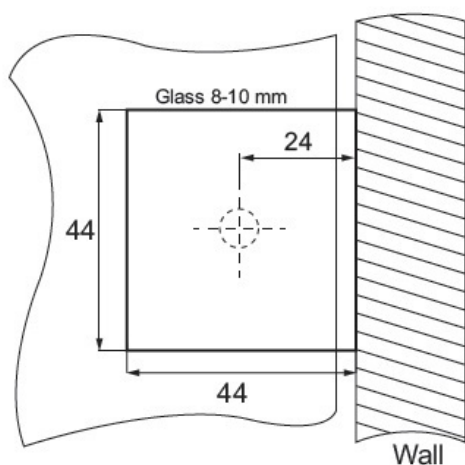

PRODUCT SHEET

Description:

Glass Clamp "Berni", 90DG, CPL, Glass/Wall, 44x44x17mm, Square Corners, 8-10mm Glass, Wall Mounted By $\varnothing 5$ mm Screw, Hole, GLass Mounted By $\varnothing 12$ mm Drilling, Brass Material

Item number:

15.23.655-0

Units	Box	Carton	HS Code	Barcode
Pcs.	1	50	8302419000	 5704866477802

SISO A/S

Mileparken 11
DK-2740 Skovlunde
Denmark
VAT: DK 24786013

Phone +45 45 830 900

www.siso.dk
siso@siso.dk

Danske Bank
Nytorv Branch
Copenhagen
SWIFT: DABADKKK

Account no.
4180 3112 112936
IBAN Account
DK7230003112112936