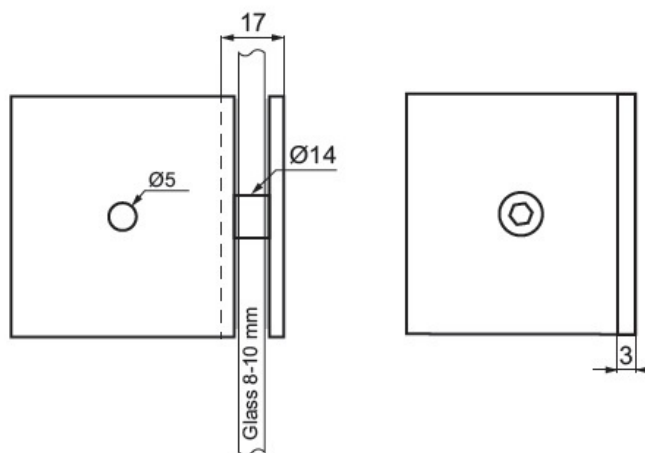

PRODUCT SHEET

Description:

Glass Clamp "Berni", 90DG, CPL, Glass/Wall, 44x44x17mm, Square Corners, 8-10mm Glass, Wall Mounted By $\varnothing 5$ mm Screw, Hole, GLass Mounted By $\varnothing 12$ mm Drilling, Brass Material

Item number:

15.23.655-0

Units	Box	Carton	HS Code	Barcode
Pcs.	1	50	8302419000	 5704866477802

SISO A/S

Mileparken 11
DK-2740 Skovlunde
Denmark
VAT: DK 24786013

Phone +45 45 830 900

www.siso.dk
siso@siso.dk

Danske Bank
Nytorv Branch
Copenhagen
SWIFT: DABADKKK