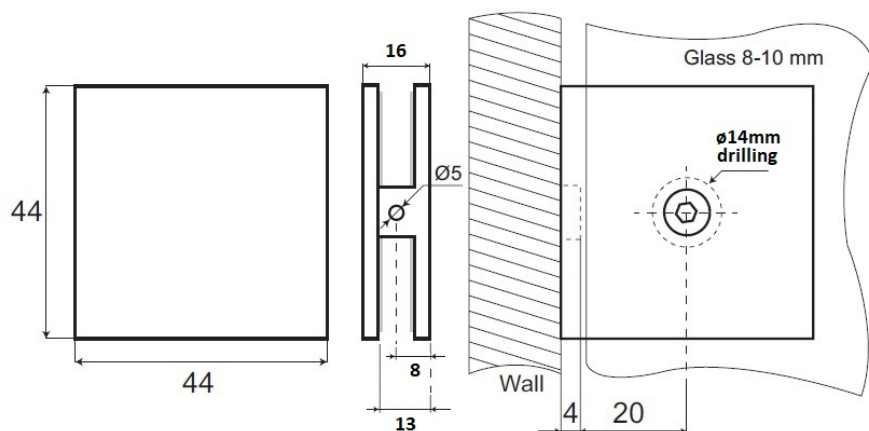

PRODUCT SHEET

Description:

Glass Clamp "Berni", 180DG, SS-Look, Wall/Glass, 44x44x16mm, Square Corners, F/8-10mm Glass, Wall Mounted By 1 x $\varnothing 5$ mm, Screw Holes, Glass Mounted By $\varnothing 14$ mm Drilling, Brass Material

Item number:

15.23.651-0

| Units | Box | Carton | HS Code | Barcode |
|-------|-----|--------|------------|--|
| Pcs. | 1 | 50 | 8302419000 |  |
| | | | | 5704866477796 |

SISO A/S

Mileparken 11
DK-2740 Skovlunde
Denmark
VAT: DK 24786013