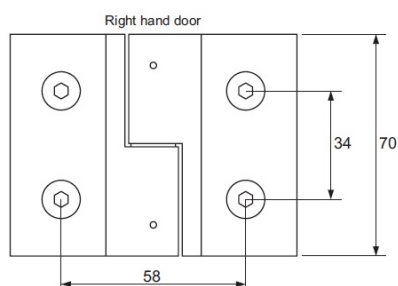

PRODUCT SHEET

Description:

Shower Hinge "Up/Down", Alu-Look, 180DG, Right, Glass/Glass, 6- 8mm Glass Thickness, $\varnothing 14$ mm Drilling, All Brass Material

Item number:

15.23.107-0

Units	Box	Carton	HS Code	Barcode
Pcs.	1	20	8302100090	
				5704866059411