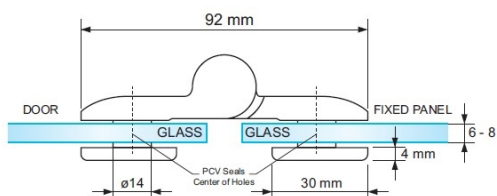

PRODUCT SHEET

Description:

Shower Hinge "Up/Down", Alu-Look, 180DG, Right, Glass/Glass, 6- 8mm Glass Thickness, $\varnothing 14$ mm Drilling, All Brass Material

Item number:

15.23.107-0

Units	Box	Carton	HS Code	Barcode
Pcs.	1	20	8302100090	
				5704866059411