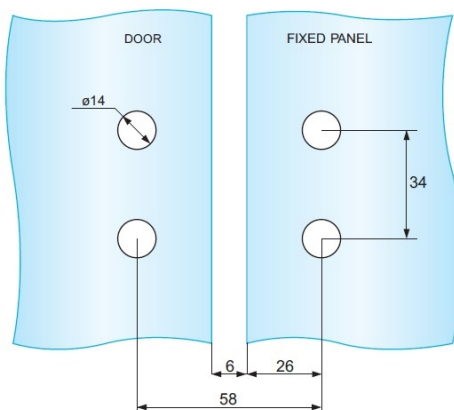

PRODUCT SHEET

Description:

Shower Hinge "Up/Down", Alu-Look, 180DG, Right, Glass/Glass, 6- 8mm Glass Thickness, $\varnothing 14$ mm Drilling, All Brass Material

Item number:

15.23.107-0

Units	Box	Carton	HS Code	Barcode
Pcs.	1	20	8302100090	
				5704866059411