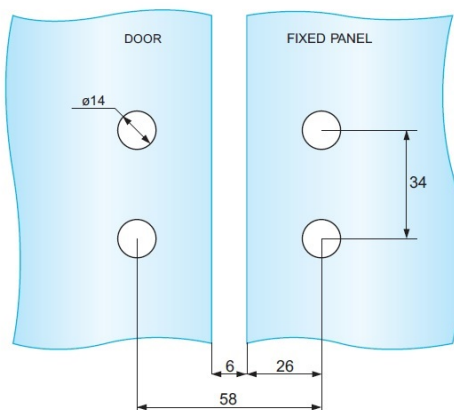

PRODUCT SHEET

Description:

Shower Hinge "Up/Down", Alu-Look, 180DG, Left, Glass/Glass, 6- 8mm Glass Thickness, \varnothing 14mm Drilling, All Brass Material

Item number:

15.23.102-0

Units	Box	Carton	HS Code	Barcode
Pcs.	1	20	8302100090	
5704866059381				