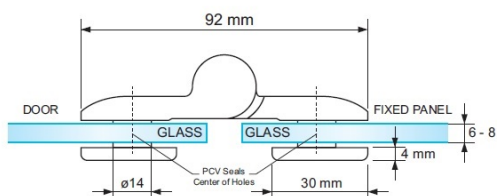

PRODUCT SHEET

Description:

Shower Hinge "Up/Down", Alu-Look, 180DG, Left, Glass/Glass, 6- 8mm Glass Thickness, \varnothing 14mm Drilling, All Brass Material

Item number:

15.23.102-0

Units	Box	Carton	HS Code	Barcode
Pcs.	1	20	8302100090	
5704866059381				