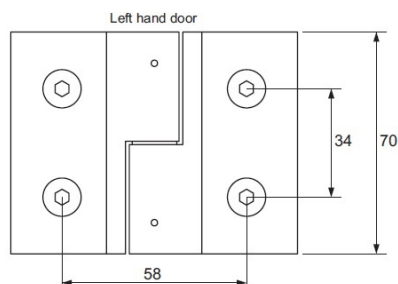

PRODUCT SHEET

Description:

Shower Hinge "Up/Down", Alu-Look, 180DG, Left, Glass/Glass, 6- 8mm Glass Thickness, \varnothing 14mm Drilling, All Brass Material

Item number:

15.23.102-0

Units	Box	Carton	HS Code	Barcode
Pcs.	1	20	8302100090	
5704866059381				