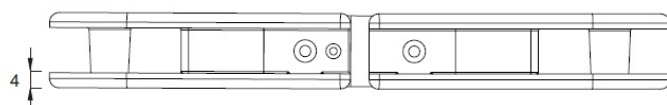

PRODUCT SHEET

Description:

Shower Hinge "Zug" (New), 180DG, Alu-Look, Glass/Glass, 6-10mm Glass Thickness, W/Angle Adjustment Function & 25DG Return, Function, Brass Material, Oval Shape W/Straight Edges

Item number:

15.23.022-0

Units	Box	Carton	HS Code	Barcode
Pcs.	1	10	8302100090	
				5704866401425

SISO A/S

Mileparken 11
DK-2740 Skovlunde
Denmark
VAT: DK 24786013

Phone +45 45 830 900

www.siso.dk
siso@siso.dk

Danske Bank
Nytorv Branch
Copenhagen
SWIFT: DABADKKK

Account no.
4180 3112 112936
IBAN Account
DK7230003112112936