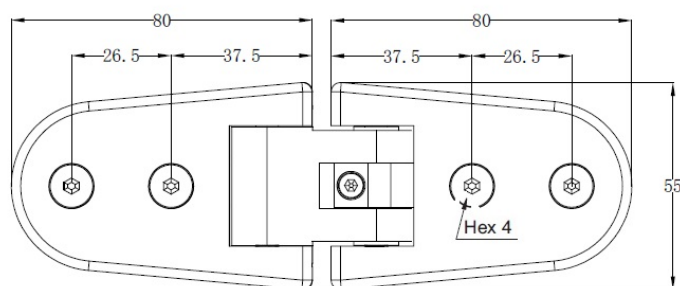

PRODUCT SHEET

Description:

Shower Hinge "Zug" (New), 180DG, Alu-Look, Glass/Glass, 6-10mm Glass Thickness, W/Angle Adjustment Function & 25DG Return, Function, Brass Material, Oval Shape W/Straight Edges

Item number:

15.23.022-0

Units	Box	Carton	HS Code	Barcode
Pcs.	1	10	8302100090	
				5704866401425

SISO A/S

Mileparken 11
DK-2740 Skovlunde
Denmark
VAT: DK 24786013

Phone +45 45 830 900

www.siso.dk
siso@siso.dk