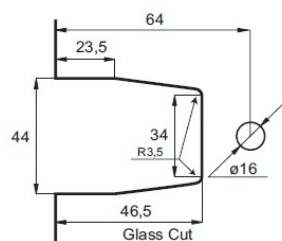

PRODUCT SHEET

Description:

Shower Hinge "Zug" (New), 180DG, Alu-Look, Glass/Glass, 6-10mm Glass Thickness, W/Angle Adjustment Function & 25DG Return, Function, Brass Material, Oval Shape W/Straight Edges

Item number:

15.23.022-0

Units	Box	Carton	HS Code	Barcode
Pcs.	1	10	8302100090	
				5704866401425

SISO A/S

Mileparken 11
DK-2740 Skovlunde
Denmark
VAT: DK 24786013

Phone +45 45 830 900

www.siso.dk
siso@siso.dk