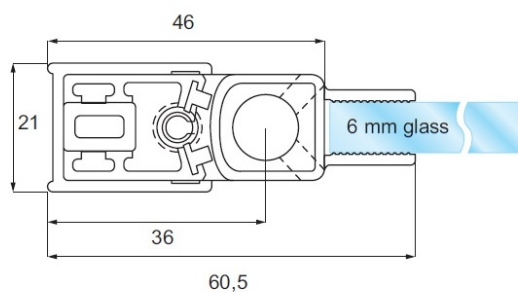

PRODUCT SHEET

Description:

Lift Hinge "Square" Wall/Glass, Black Finish, 2,1 Meters, All Accessories

Item number:

15.22.997-0

Units	Box	Carton	HS Code	Barcode
Set	1	10	8302100090	
				5704866495226

SISO A/S