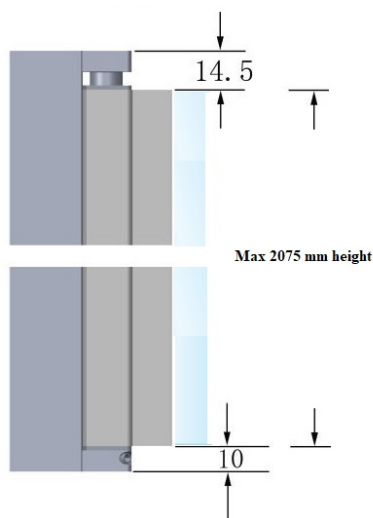

PRODUCT SHEET

Description:

Lift Hinge "Square" Wall/Glass, Black Finish, 2,1 Meters, All Accessories

Item number:

15.22.997-0

Units	Box	Carton	HS Code	Barcode
Set	1	10	8302100090	
				5704866495226

SISO A/S