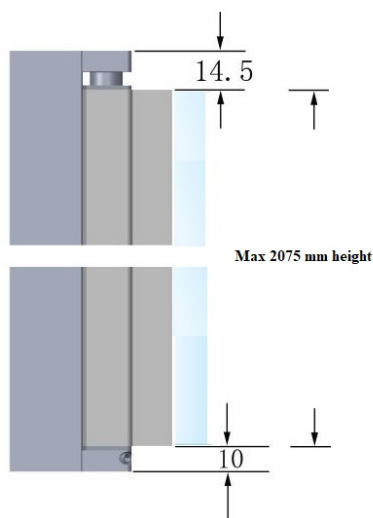

PRODUCT SHEET

Description:

Lift Hinge "Square" Wall/Glass, Alu Finish, 2,1 Meters, All Accessories

Item number:

15.22.995-0

Units	Box	Carton	HS Code	Barcode
Set	1	10	8302100090	
				5704866495202

SISO A/S

Mileparken 11
DK-2740 Skovlunde
Denmark
VAT: DK 24786013