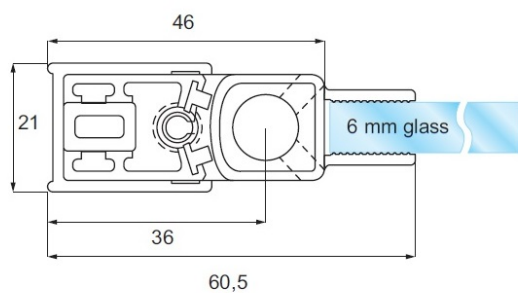

PRODUCT SHEET

Description:

Lift Hinge "Square" Wall/Glass, Alu Finish, 2,1 Meters, All Accessories

Item number:

15.22.995-0

Units	Box	Carton	HS Code	Barcode
Set	1	10	8302100090	
				5704866495202

SISO A/S

Mileparken 11
DK-2740 Skovlunde
Denmark
VAT: DK 24786013