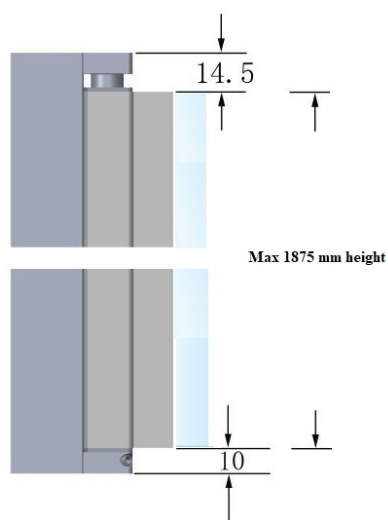

PRODUCT SHEET

Description:

Lift Hinge "Square" Wall/Glass, CPL Finish, 1,9 Meters, All Accessories

Item number:

15.22.991-0

Units	Box	Carton	HS Code	Barcode
Set	1	10	8302100090	
				5704866439206

SISO A/S

Mileparken 11
DK-2740 Skovlunde
Denmark
VAT: DK 24786013