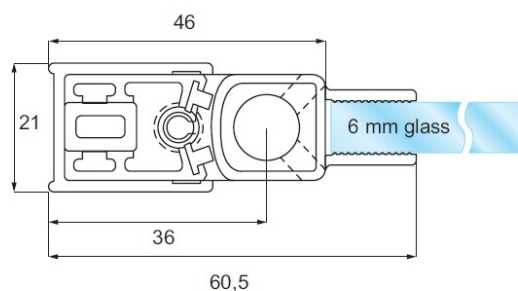

PRODUCT SHEET

Description:

Lift Hinge "Square" Wall/Glass, CPL Finish, 1,9 Meters, All Accessories

Item number:

15.22.991-0

Units	Box	Carton	HS Code	Barcode
Set	1	10	8302100090	
				5704866439206

SISO A/S

Mileparken 11
DK-2740 Skovlunde
Denmark
VAT: DK 24786013