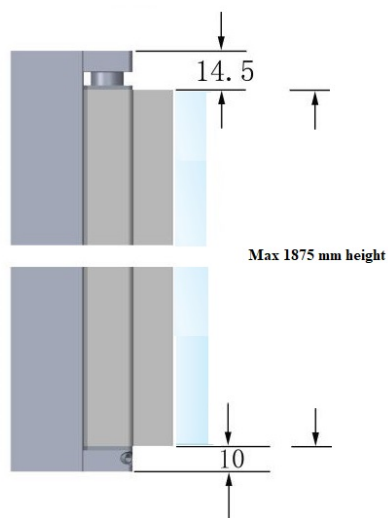

PRODUCT SHEET

Description:

Lift Hinge "Square" Wall/Glass, Alu Finish, 1,9 Meters, All Accessories

Item number:

15.22.990-0

Units	Box	Carton	HS Code	Barcode
Set	1	10	8302100090	
				5704866439190

SISO A/S

Mileparken 11
DK-2740 Skovlunde
Denmark
VAT: DK 24786013

Phone +45 45 830 900

www.siso.dk
siso@siso.dk

Danske Bank
Nytorv Branch
Copenhagen
SWIFT: DABADKKK

Account no.
4180 3112 112936
IBAN Account
DK7230003112112936