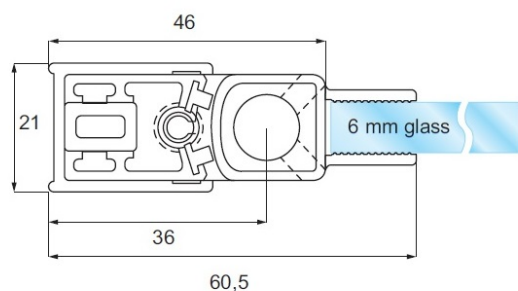

PRODUCT SHEET

Description:

Lift Hinge "Square" Wall/Glass, Alu Finish, 1,9 Meters, All Accessories

Item number:

15.22.990-0

Units	Box	Carton	HS Code	Barcode
Set	1	10	8302100090	
				5704866439190

SISO A/S

Mileparken 11
DK-2740 Skovlunde
Denmark
VAT: DK 24786013

Phone +45 45 830 900

www.siso.dk
siso@siso.dk

Danske Bank
Nytorv Branch
Copenhagen
SWIFT: DABADKKK

Account no.
4180 3112 112936
IBAN Account
DK7230003112112936