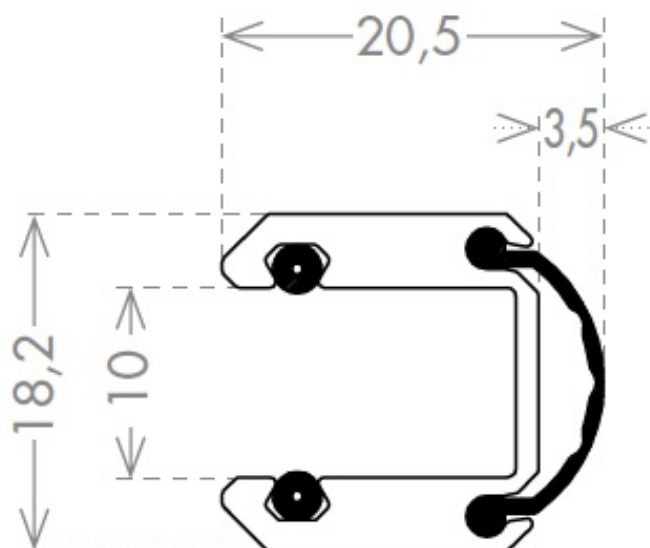

PRODUCT SHEET

Description:

Glass Sealing Frame System, Alu Brushed, 3000mm, 10mm Glass

Item number:

15.22.670-0

Units	Box	Carton	HS Code	Barcode
Pcs.	1	10	8302415000	
				5704866457514

SISO A/S

Mileparken 11
DK-2740 Skovlunde
Denmark
VAT: DK 24786013