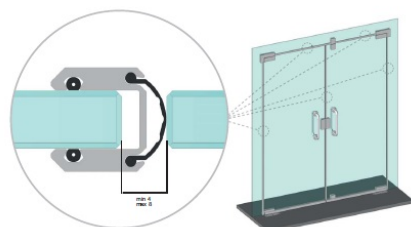

PRODUCT SHEET

Description:

Glass Sealing Frame System, Alu Brushed, 3000mm, 10mm Glass

Item number:

15.22.670-0

Units	Box	Carton	HS Code	Barcode
Pcs.	1	10	8302415000	
				5704866457514

SISO A/S

Mileparken 11
DK-2740 Skovlunde
Denmark
VAT: DK 24786013