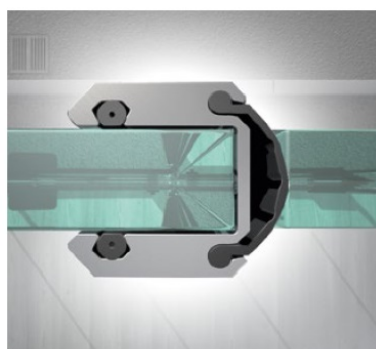

PRODUCT SHEET

Description:

Glass Sealing Frame System, Alu Brushed, 3000mm, 10mm Glass

Item number:

15.22.670-0

Units	Box	Carton	HS Code	Barcode
Pcs.	1	10	8302415000	
				5704866457514

SISO A/S

Mileparken 11
DK-2740 Skovlunde
Denmark
VAT: DK 24786013