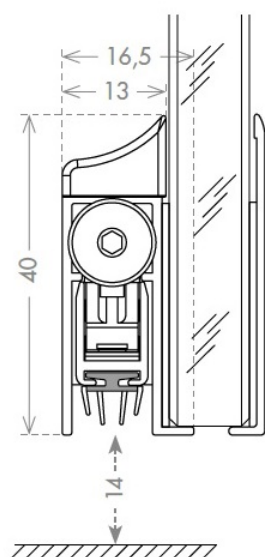

PRODUCT SHEET

Description:

Drop Down Alu Profile, "D" ,F/Glass Doors,1030mm, W/Adhesive Tape, 40mm Profile Height, 14mm Drop Function,Can be shorten, 150mm on the opposite Side to the Plunger, Tested to 200.000, closing Cycles, Anodized, 4 Fins Thermoplastic Seal (A)

Item number:

15.22.652-0

Units	Box	Carton	HS Code	Barcode
Set	1	5	8302415000	
				5704866467452

PLUNGER TYPE

SEALS

SISO A/S

Mileparken 11
DK-2740 Skovlunde
Denmark
VAT: DK 24786013

Phone +45 45 830 900