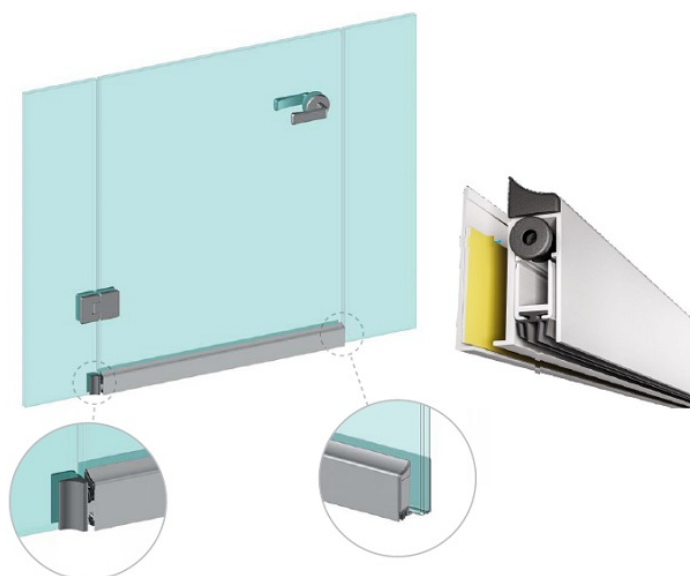

PRODUCT SHEET

Description:

Drop Down Alu Profile, "D" ,F/Glass Doors,1030mm, W/Adhesive Tape, 40mm Profile Height, 14mm Drop Function,Can be shorten, 150mm on the opposite Side to the Plunger, Tested to 200.000, closing Cycles, Anodized, 4 Fins Thermoplastic Seal (A)

Item number:

15.22.652-0

Units	Box	Carton	HS Code	Barcode
Set	1	5	8302415000	
				5704866467452