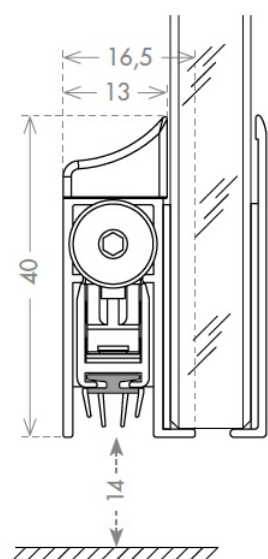

PRODUCT SHEET

Description:

Drop Down Alu Profile, "B", F/Glass Doors, 1030mm, W/Adhesive Tape, 40mm Profile Height, 14mm Drop Function, Can be shorten, 150mm on the opposite Side to the Plunger, Tested to 200.000, closing Cycles, Anodized Finish, Balloon Silicon Seal (B)

Item number:

15.22.651-0

Units	Box	Carton	HS Code	Barcode
Set	1	20	8302415000	
				5704866460286

PLUNGER TYPE

SEALS

B

SISO A/S

Mileparken 11
DK-2740 Skovlunde
Denmark
VAT: DK 24786013