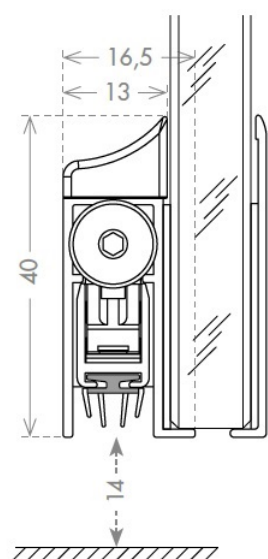

PRODUCT SHEET

Description:

Drop Down Alu Profile, "A", F/Glass Doors, 930mm, W/Ad- hesive Tape, 40mm Profile Height, 14mm Drop Function, Can be, shorten 150mm on the opposite Side to the Plunger, Tested to, 200.000 closing Cycles, Anodized, 4 Fins Thermoplastic, Seal (A)

Item number:

15.22.650-9

Units	Box	Carton	HS Code	Barcode
Set		25	8302415000	 5704866464345

PLUNGER TYPE

SEALS

SISO A/S

Mileparken 11
DK-2740 Skovlunde
Denmark
VAT: DK 24786013

Phone +45 45 830 900