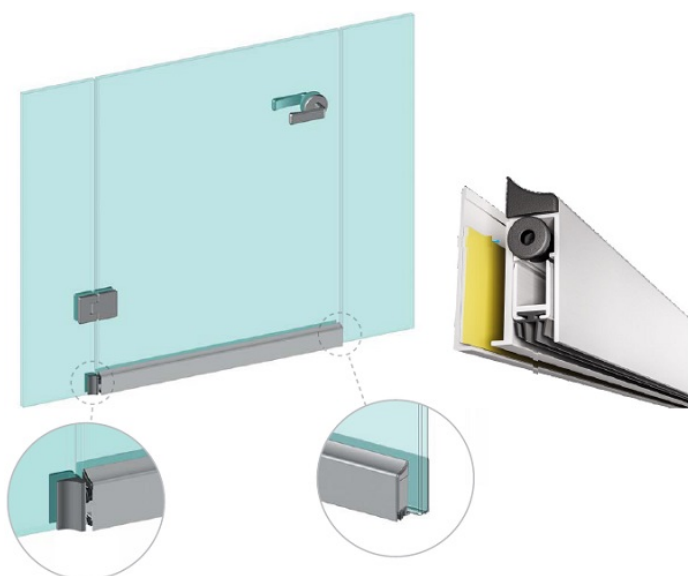

PRODUCT SHEET

Description:

Drop Down Black Alu Profile, "A", F/Glass Doors, 930mm, W/Ad- hesive Tape, 40mm Profile Height, 14mm Drop Function, Can be, shorten 150mm on the opposite Side to the Plunger, Tested to, 200.000 closing Cycles, Black Anodized, 4 Fins Thermoplastic, Seal (A)

Item number:

15.22.650-8

Units	Box	Carton	HS Code	Barcode
Set	1	20	8302415000	
				5704866508896