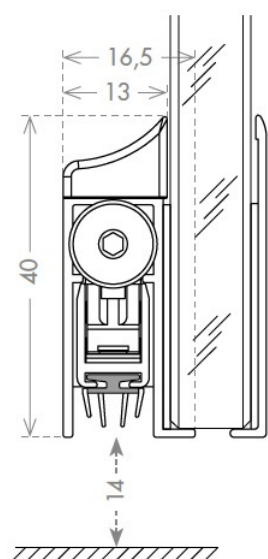

PRODUCT SHEET

Description:

Drop Down Black Alu Profile, "A", F/Glass Doors, 930mm, W/Ad- hesive Tape, 40mm Profile Height, 14mm Drop Function, Can be, shorten 150mm on the opposite Side to the Plunger, Tested to, 200.000 closing Cycles, Black Anodized, 4 Fins Thermoplastic, Seal (A)

Item number:

15.22.650-8

| Units | Box | Carton | HS Code | Barcode |
|-------|-----|--------|------------|--|
| Set | 1 | 20 | 8302415000 |  |
| | | | | 5704866508896 |

PLUNGER TYPE

SEALS

SISO A/S

Mileparken 11
DK-2740 Skovlunde
Denmark
VAT: DK 24786013