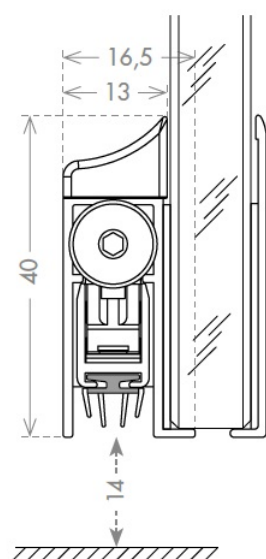

PRODUCT SHEET

Description:

Drop Down Alu Profile, "B" ,F/Glass Doors, 930mm, W/Adhesive Tape, 40mm Profile Height, 14mm Drop Function, Can be shorten, 150mm on the opposite Side to the Plunger, Tested to 200.000, closing Cycles, Anodized Finish, Balloon Silicon Seal (B)

Item number:

15.22.650-0

Units	Box	Carton	HS Code	Barcode
Set	1	25	8302415000	
				5704866455480

PLUNGER TYPE

SEALS

B

SISO A/S

Mileparken 11
DK-2740 Skovlunde
Denmark
VAT: DK 24786013