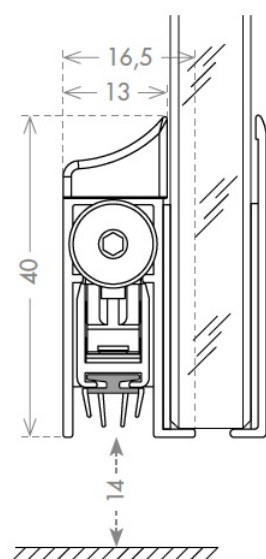

## Description:

Drop Down Alu Profile, "B" ,F/Glass Doors, 830mm, W/Adhesive Tape, 40mm Profile Height, 14mm Drop Function, Can be shorten, 150mm on the opposite Side to the Plunger, Tested to 200.000, closing Cycles, Anodized Finish, Balloon Silicon Seal (B)

## Item number:

15.22.649-0

Units	Box	Carton	HS Code	Barcode
Set	1	20	8302415000	
				5704866460149

PLUNGER TYPE

SEALS

B