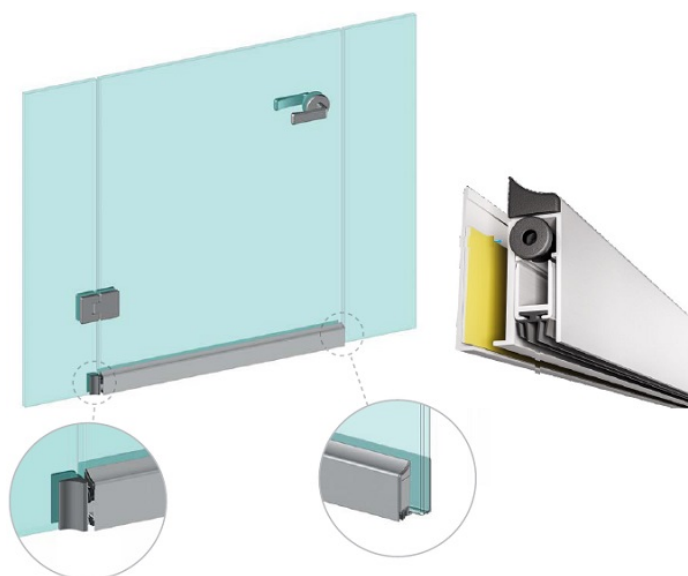

PRODUCT SHEET

Description:

Drop Down Alu Profile, "B" ,F/Glass Doors, 830mm, W/Adhesive Tape, 40mm Profile Height, 14mm Drop Function, Can be shorten, 150mm on the opposite Side to the Plunger, Tested to 200.000, closing Cycles, Anodized Finish, Balloon Silicon Seal (B)

Item number:

15.22.649-0

Units	Box	Carton	HS Code	Barcode
Set	1	20	8302415000	
				5704866460149