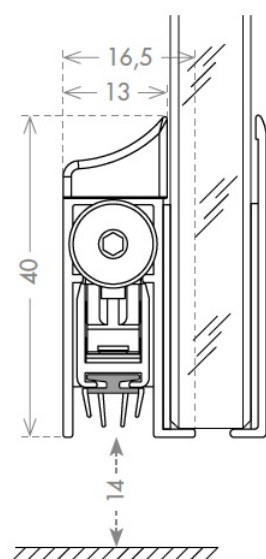

PRODUCT SHEET

Description:

Drop Down Alu Profile, "B" ,F/Glass Doors, 830mm, W/Adhesive Tape, 40mm Profile Height, 14mm Drop Function, Can be shorten, 150mm on the opposite Side to the Plunger, Tested to 200.000, closing Cycles, SS-look, Balloon Silicon Seal (B)

Item number:

15.22.648-0

Units	Box	Carton	HS Code	Barcode
Set		25	8302415000	 5704866478304

PLUNGER TYPE

SEALS

B

SISO A/S

Mileparken 11
DK-2740 Skovlunde
Denmark
VAT: DK 24786013