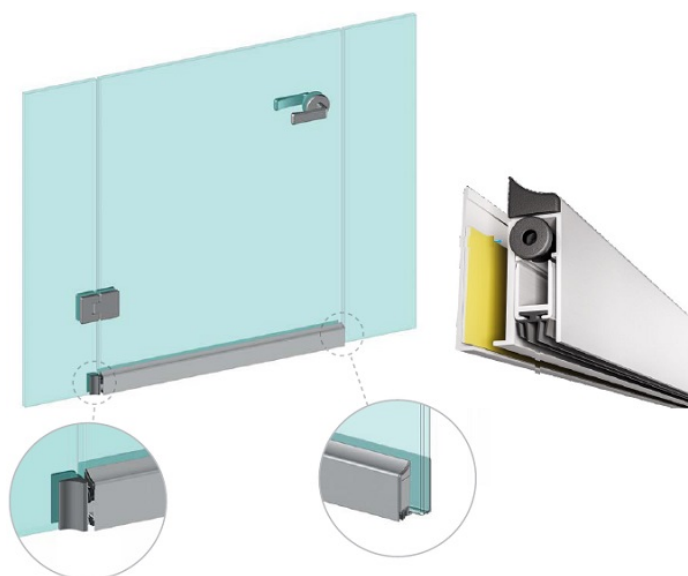

PRODUCT SHEET

Description:

Drop Down Alu Profile, "B" ,F/Glass Doors, 830mm, W/Adhesive Tape, 40mm Profile Height, 14mm Drop Function, Can be shorten, 150mm on the opposite Side to the Plunger, Tested to 200.000, closing Cycles, SS-look, Balloon Silicon Seal (B)

Item number:

15.22.648-0

Units	Box	Carton	HS Code	Barcode
Set		25	8302415000	 5704866478304

PLUNGER TYPE

SEALS

B

SISO A/S

Mileparken 11
DK-2740 Skovlunde
Denmark
VAT: DK 24786013