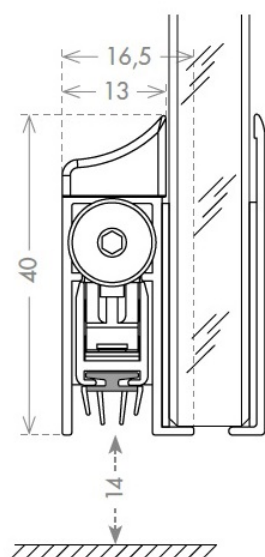

## Description:

Drop Down Alu Profile, "D" ,F/Glass Doors, 930mm, W/Adhesive Tape, 40mm Profile Height, 14mm Drop Function, Can be shorten, 150mm on the opposite Side to the Plunger, Tested to 200.000, closing Cycles, Anodized Finish, Polypropylene Brush Seal (D)

## Item number:

15.22.640-0

Units	Box	Carton	HS Code	Barcode
Set	1	15	8302415000	
				5704866460170

PLUNGER TYPE

SEALS

D