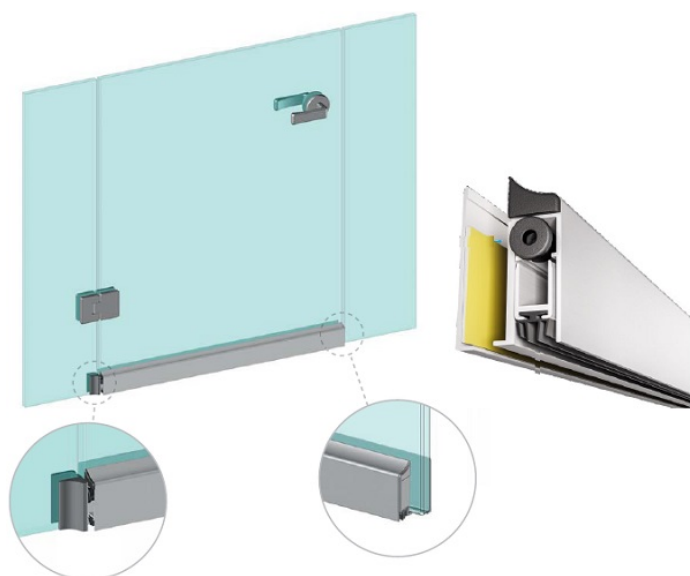

PRODUCT SHEET

Description:

Drop Down Alu Profile, "D" ,F/Glass Doors, 930mm, W/Adhesive Tape, 40mm Profile Height, 14mm Drop Function, Can be shorten, 150mm on the opposite Side to the Plunger, Tested to 200.000, closing Cycles, Anodized Finish, Polypropylene Brush Seal (D)

Item number:

15.22.640-0

Units	Box	Carton	HS Code	Barcode
Set	1	15	8302415000	
				5704866460170

D

SISO A/S

Mileparken 11
DK-2740 Skovlunde
Denmark
VAT: DK 24786013

Phone +45 45 830 900

www.siso.dk
siso@siso.dk

Danske Bank
Nytorv Branch
Copenhagen
SWIFT: DABADKKK

Account no.
4180 3112 112936
IBAN Account
DK7230003112112936