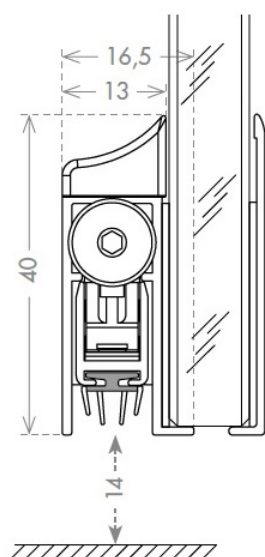

PRODUCT SHEET

Description:

Drop Down Alu Profile, "D" ,F/Glass Doors, 830mm, W/Adhesive Tape, 40mm Profile Height, 14mm Drop Function, Can be shorten, 150mm on the opposite Side to the Plunger, Tested to 200.000, closing Cycles, Anodized Finish, Polypropylene Brush Seal (D)

Item number:

15.22.639-0

Units	Box	Carton	HS Code	Barcode
Set	1	15	8302415000	
				5704866460163

PLUNGER TYPE

SEALS

D

SISO A/S

Mileparken 11
DK-2740 Skovlunde
Denmark
VAT: DK 24786013