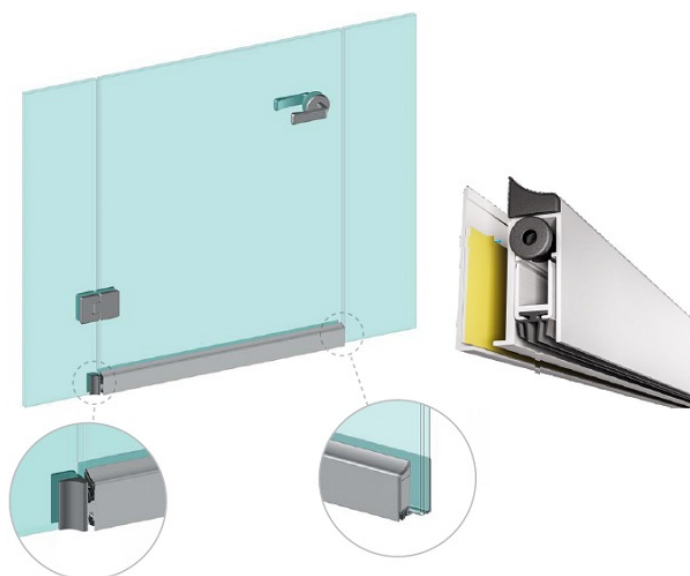

PRODUCT SHEET

Description:

Drop Down Alu Profile, "D" ,F/Glass Doors, 830mm, W/Adhesive Tape, 40mm Profile Height, 14mm Drop Function, Can be shorten, 150mm on the opposite Side to the Plunger, Tested to 200.000, closing Cycles, Anodized Finish, Polypropylene Brush Seal (D)

Item number:

15.22.639-0

Units	Box	Carton	HS Code	Barcode
Set	1	15	8302415000	
				5704866460163

D

SISO A/S

Mileparken 11
DK-2740 Skovlunde
Denmark
VAT: DK 24786013

Phone +45 45 830 900

www.siso.dk
siso@siso.dk

Danske Bank
Nytorv Branch
Copenhagen
SWIFT: DABADKKK

Account no.
4180 3112 112936
IBAN Account
DK7230003112112936