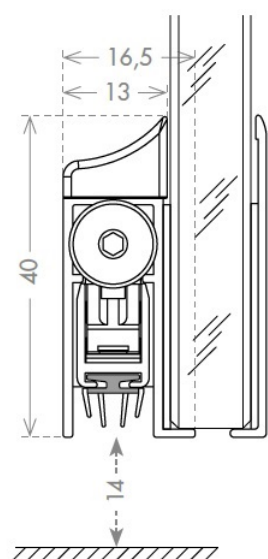

PRODUCT SHEET

Description:

Drop Down Alu Profile, "A" ,F/Glass Doors, 630mm, W/Adhesive Tape, 40mm Profile Height, 14mm Drop Function, Can be shorten, 150mm on the opposite Side to the Plunger, Tested to 200.000, closing Cycles, Anodized, 4 Fins Thermoplastic Seal (A)

Item number:

15.22.635-0

Units	Box	Carton	HS Code	Barcode
Set		10	8302415000	 5704866466547