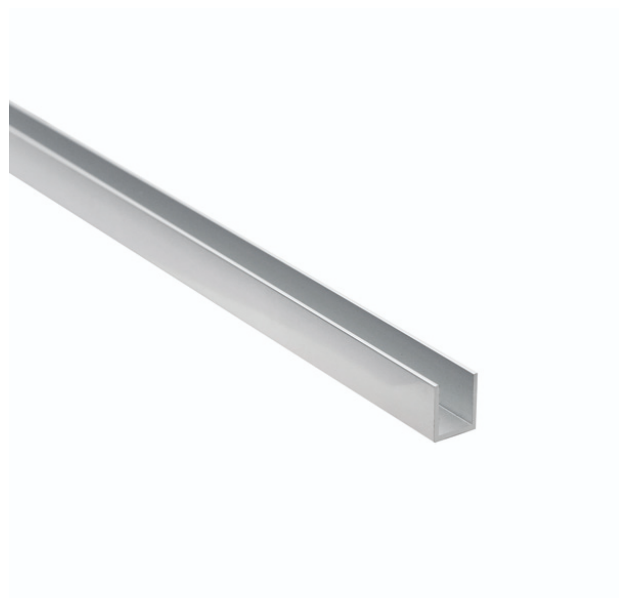

PRODUCT SHEET

Description:

Alu. U-Channel, F/6mm Glass, Polished Alu, 2,5Mtr,1x12x8,2mm (T/H/W)

Item number:

15.22.500-0

| Units | Box | Carton | HS Code | Barcode |
|-------|-----|--------|------------|--|
| Pcs. | 1 | 80 | 7604299090 |  |
| | | | | 5704866059114 |

| | | |
|------------|---------------|------------------|
| Surface: | Mirror chrome | All other finish |
| L = Length | 2300 mm. | 2500 mm. |

SISO A/S

Mileparken 11
DK-2740 Skovlunde
Denmark
VAT: DK 24786013