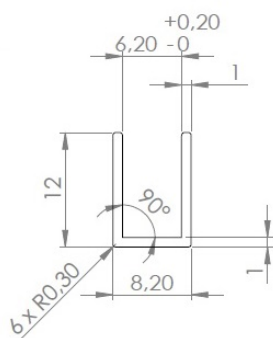

PRODUCT SHEET

Description:

Alu. U-Channel, F/6mm Glass, Polished Alu, 2,5Mtr,1x12x8,2mm (T/H/W)

Item number:

15.22.500-0

| Units | Box | Carton | HS Code | Barcode |
|-------|-----|--------|------------|--|
| Pcs. | 1 | 80 | 7604299090 |  |
| | | | | 5704866059114 |

| | | |
|------------|---------------|------------------|
| Surface: | Mirror chrome | All other finish |
| L = Length | 2300 mm. | 2500 mm. |

SISO A/S

Mileparken 11
DK-2740 Skovlunde
Denmark
VAT: DK 24786013