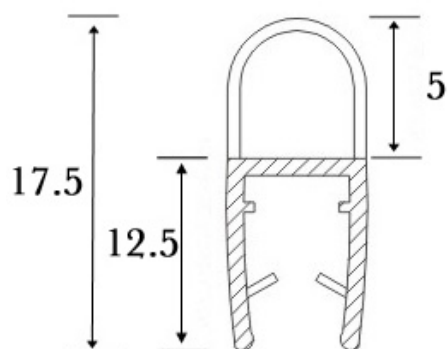

PRODUCT SHEET

Description:

PVC Seal Glass To Floor, S-5715, 2,5 Mtr, F/10mm Glass ,With 5mm Lip

Item number:

15.22.326-0

Units	Box	Carton	HS Code	Barcode
Pcs.	10	70	3925901000	
				5704866451239

SISO A/S

Mileparken 11
DK-2740 Skovlunde
Denmark
VAT: DK 24786013