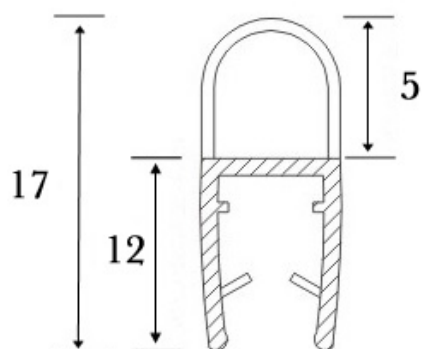

PRODUCT SHEET

Description:

PVC Seal Glass To Floor, S-5715, 2,5 Mtr, F/8mm Glass ,With 5mm Lip

Item number:

15.22.325-0

Units	Box	Carton	HS Code	Barcode
Pcs.	10	60	3925901000	
				5704866451222

SISO A/S

Mileparken 11
DK-2740 Skovlunde
Denmark
VAT: DK 24786013

Phone +45 45 830 900

www.siso.dk
siso@siso.dk

Danske Bank
Nytorv Branch
Copenhagen
SWIFT: DABADKKK

Account no.
4180 3112 112936
IBAN Account
DK7230003112112936