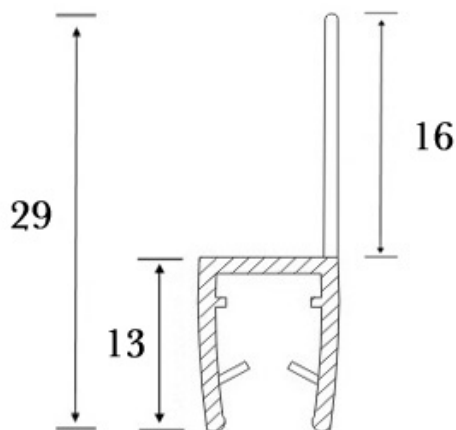

PRODUCT SHEET

Description:

PVC Seal Glass To Floor, S-5714, 2,5 Mtr, F/12mm Glass ,With 16mm Soft Fin

Item number:

15.22.323-0

Units	Box	Carton	HS Code	Barcode
Pcs.	10	100	3925901000	
				5704866449564

SISO A/S