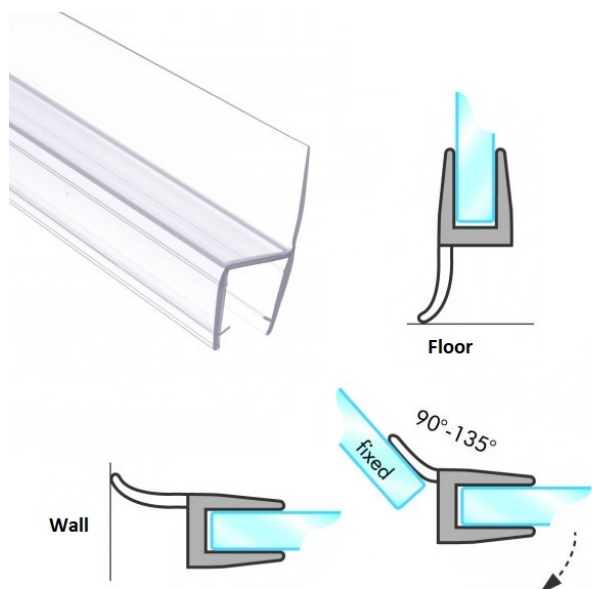

PRODUCT SHEET

Description:

PVC Seal Glass To Floor, S-5714, 2,5 Mtr, F/12mm Glass ,With 16mm Soft Fin

Item number:

15.22.323-0

Units	Box	Carton	HS Code	Barcode
Pcs.	10	100	3925901000	
				5704866449564

SISO A/S