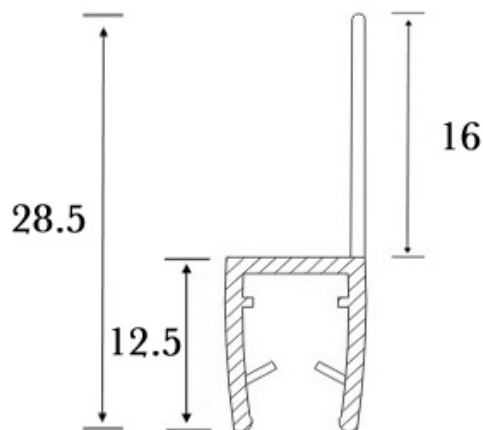

PRODUCT SHEET

Description:

PVC Seal Glass To Floor, S-5714, 2,5 Mtr, F/10mm Glass ,With 16mm Soft Fin

Item number:

15.22.322-0

| Units | Box | Carton | HS Code | Barcode |
|-------|-----|--------|------------|--|
| Pcs. | 10 | 100 | 3925901000 |  |
| | | | | 5704866449557 |