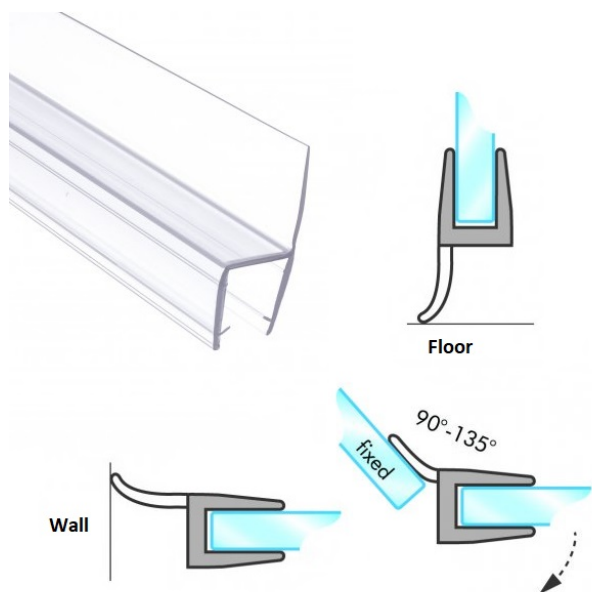

PRODUCT SHEET

Description:

PVC Seal Glass To Floor, S-5714, 2,5 Mtr, F/10mm Glass ,With 16mm Soft Fin

Item number:

15.22.322-0

| Units | Box | Carton | HS Code | Barcode |
|-------|-----|--------|------------|--|
| Pcs. | 10 | 100 | 3925901000 |  |
| | | | | 5704866449557 |