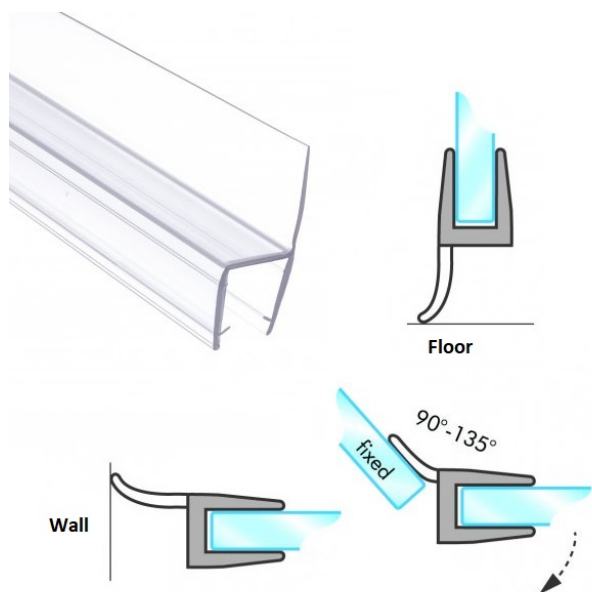

PRODUCT SHEET

Description:

PVC Seal Glass To Floor, S-5714, 2,5 Mtr, F/6mm Glass ,With 16mm Soft Fin

Item number:

15.22.320-0

Units	Box	Carton	HS Code	Barcode
Pcs.	10	100	3925901000	
				5704866449533

SISO A/S