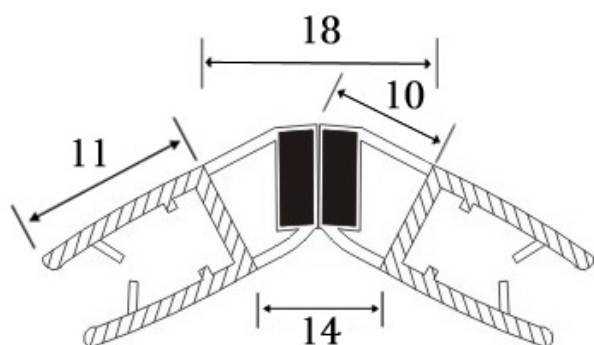

PRODUCT SHEET

Description:

PVC Seal Glass To Glass, White Magnet, 135DG, S-5712, F/6mm, 2,5 Mtr.

Item number:

15.22.310-1

Units	Box	Carton	HS Code	Barcode
Pair	4	32	3925901000	
				5704866443401

SISO A/S

Mileparken 11
DK-2740 Skovlunde
Denmark
VAT: DK 24786013