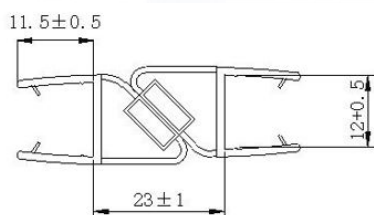

PRODUCT SHEET

Description:

PVC Seal Glass To Glass, White Magnet, 90/180DG,S-5711,F/12 mm Glass, 2,5 Mtr.

Item number:

15.22.308-1

Units	Box	Carton	HS Code	Barcode
Pair	4	32	3925901000	
				5704866443395

SISO A/S