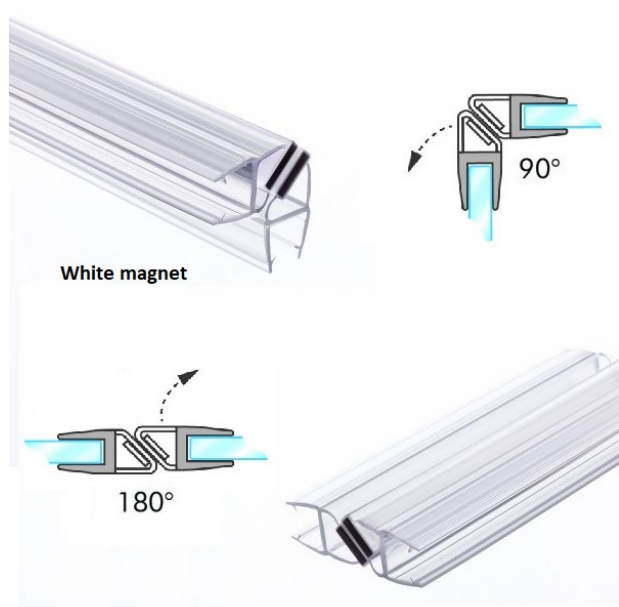

PRODUCT SHEET

Description:

PVC Seal Glass To Glass, White Magnet, 90/180DG,S-5711,F/12 mm Glass, 2,5 Mtr.

Item number:

15.22.308-1

Units	Box	Carton	HS Code	Barcode
Pair	4	32	3925901000	
				5704866443395

SISO A/S