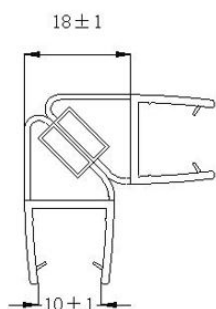

PRODUCT SHEET

Description:

PVC Seal Glass To Glass, White Magnet, 90/180DG,S-5711,F/12 mm Glass, 2,5 Mtr.

Item number:

15.22.308-1

Units	Box	Carton	HS Code	Barcode
Pair	4	32	3925901000	
				5704866443395

SISO A/S