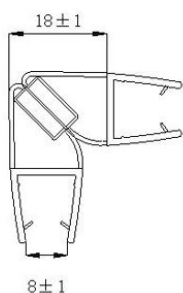

PRODUCT SHEET

Description:

PVC Seal Glass To Glass, Black Magnet, 90/180DG, S-5711,F/10 mm Glass, 2,5 Mtr.

Item number:

15.22.307-5

Units	Box	Carton	HS Code	Barcode
Pair	4	20	3925901000	 5704866505802

SISO A/S