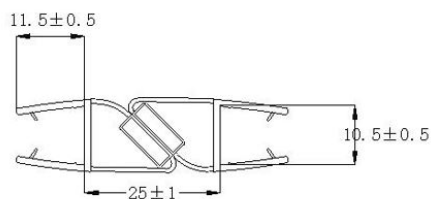

PRODUCT SHEET

Description:

PVC Seal Glass To Glass, Black Magnet, 90/180DG, S-5711,F/10 mm Glass, 2,5 Mtr.

Item number:

15.22.307-5

Units	Box	Carton	HS Code	Barcode
Pair	4	20	3925901000	 5704866505802

SISO A/S