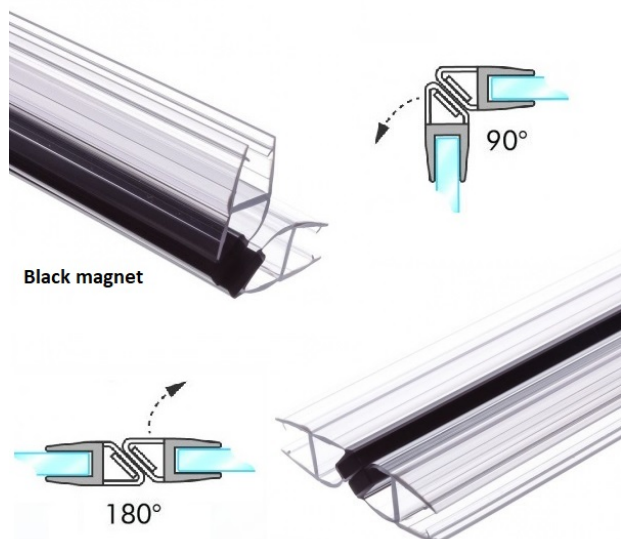

PRODUCT SHEET

Description:

PVC Seal Glass To Glass, Black Magnet, 90/180DG, S-5711,F/10 mm Glass, 2,5 Mtr.

Item number:

15.22.307-5

Units	Box	Carton	HS Code	Barcode
Pair	4	20	3925901000	 5704866505802

SISO A/S