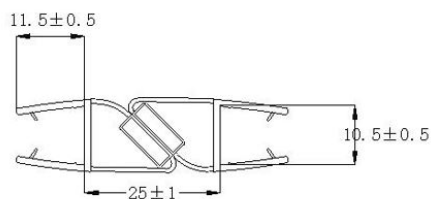

PRODUCT SHEET

Description:

PVC Seal Glass To Glass, White Magnet, 90/180DG,S-5711,F/10 mm Glass, 2,5 Mtr.

Item number:

15.22.307-1

Units	Box	Carton	HS Code	Barcode
Pair	4	16	3925901000	
				5704866443388

SISO A/S