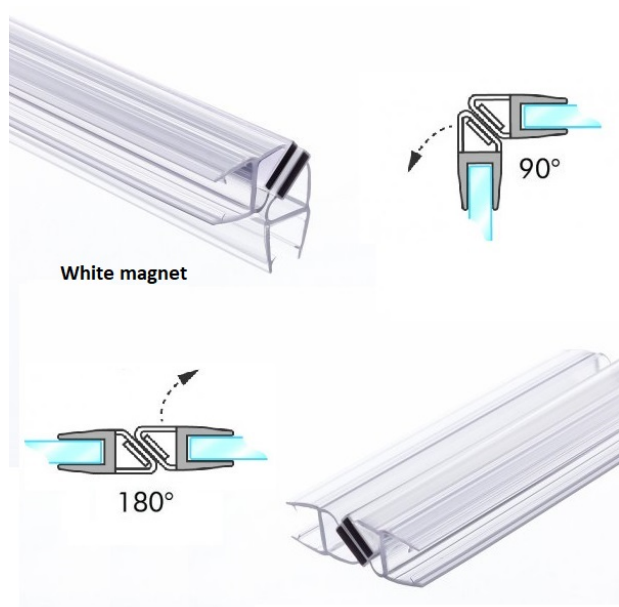

PRODUCT SHEET

Description:

PVC Seal Glass To Glass, White Magnet, 90/180DG,S-5711,F/10 mm Glass, 2,5 Mtr.

Item number:

15.22.307-1

Units	Box	Carton	HS Code	Barcode
Pair	4	16	3925901000	
				5704866443388

SISO A/S