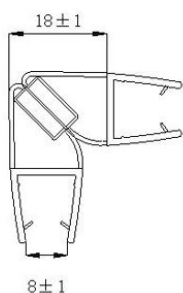

PRODUCT SHEET

Description:

PVC Seal Glass To Glass, White Magnet, 90/180DG,S-5711,F/10 mm Glass, 2,5 Mtr.

Item number:

15.22.307-1

Units	Box	Carton	HS Code	Barcode
Pair	4	16	3925901000	
				5704866443388

SISO A/S