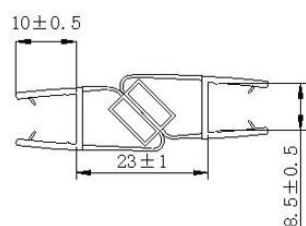

PRODUCT SHEET

Description:

PVC Seal Glass To Glass, Black Magnet, 90/180DG, S-5711, F/8 mm Glass, 2,5 Mtr.

Item number:

15.22.306-5

Units	Box	Carton	HS Code	Barcode
Pair	4	20	3925901000	
				5704866484756

SISO A/S