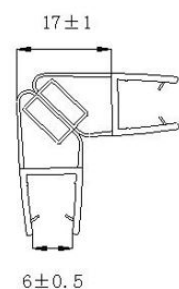

PRODUCT SHEET

Description:

PVC Seal Glass To Glass, Black Magnet, 90/180DG, S-5711, F/8 mm Glass, 2,5 Mtr.

Item number:

15.22.306-5

Units	Box	Carton	HS Code	Barcode
Pair	4	20	3925901000	
				5704866484756

SISO A/S