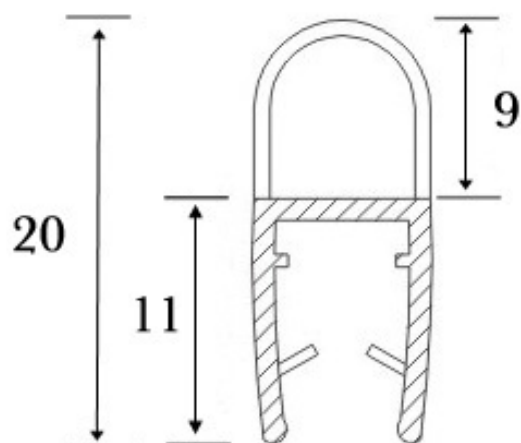

PRODUCT SHEET

Description:

PVC Seal Glass To Floor, S-5708, 2,5 Mtr, F/6mm Glass ,With 9mm Lip

Item number:

15.22.295-1

Units	Box	Carton	HS Code	Barcode
Pcs.	10	80	3925901000	
				5704866443289

SISO A/S

Mileparken 11
DK-2740 Skovlunde
Denmark
VAT: DK 24786013

Phone +45 45 830 900

www.siso.dk
siso@siso.dk

Danske Bank
Nytorv Branch
Copenhagen
SWIFT: DABADKKK

Account no.
4180 3112 112936
IBAN Account
DK7230003112112936