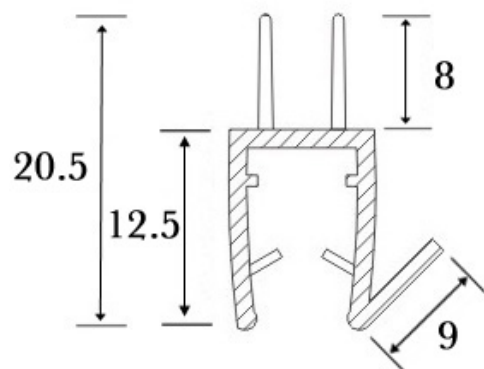

PRODUCT SHEET

Description:

PVC Seal Glass To Floor, S-5707, 2,5 Mtr, F/10mm Glass

Item number:

15.22.292-1

Units	Box	Carton	HS Code	Barcode
Pcs.	10	70	3925901000	
				5704866443265

SISO A/S

Mileparken 11
DK-2740 Skovlunde
Denmark
VAT: DK 24786013