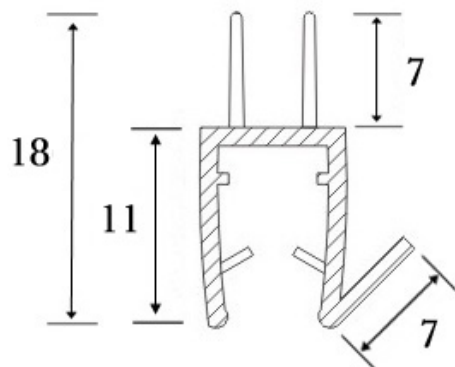

PRODUCT SHEET

Description:

PVC Seal Glass To Floor, S-5707, 2,5 Mtr, F/6mm Glass

Item number:

15.22.290-1

Units	Box	Carton	HS Code	Barcode
Pcs.	10	70	3925901000	
				5704866443241

SISO A/S

Mileparken 11
DK-2740 Skovlunde
Denmark
VAT: DK 24786013