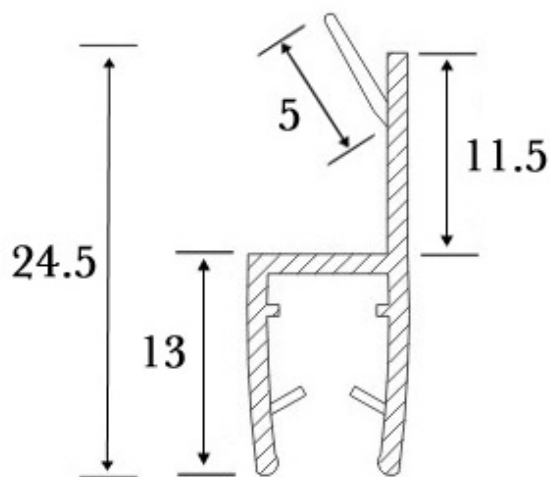

PRODUCT SHEET

Description:

PVC Seal Glass To Glass 180DG, S-5706, 4,0 Mtr, F/12mm Glas

Item number:

15.22.288-9

Units	Box	Carton	HS Code	Barcode
Pcs.	1	50	3925901000	
				5704866493376

SISO A/S

Mileparken 11
DK-2740 Skovlunde
Denmark
VAT: DK 24786013