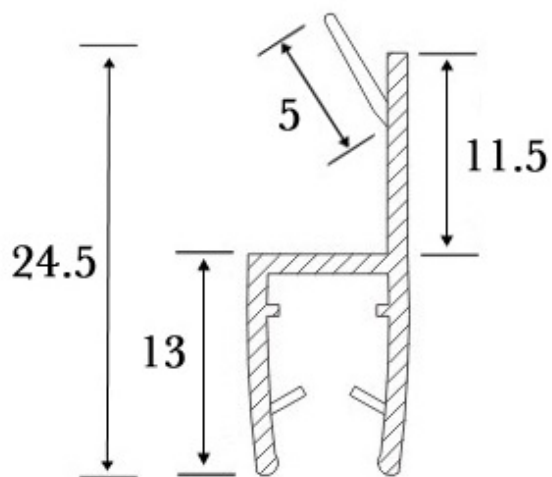

# PRODUCT SHEET

**Description:**

PVC Seal Glass To Glass 180DG, S-5706, 2,5 Mtr, F/12mm Glas

**Item number:**

15.22.288-1

Units	Box	Carton	HS Code	Barcode
Pcs.	10	50	3925901000	
				5704866443234

**SISO A/S**