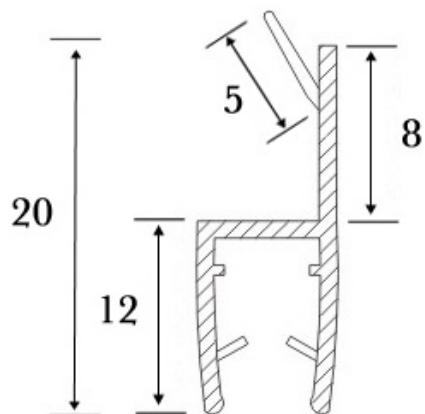

# PRODUCT SHEET

**Description:**

PVC Seal Glass To Glass 180DG, S-5706, 2,5 Mtr, F/8mm Glass

**Item number:**

15.22.286-1

Units	Box	Carton	HS Code	Barcode
Pcs.	10	70	3925901000	
				5704866443210

**SISO A/S**