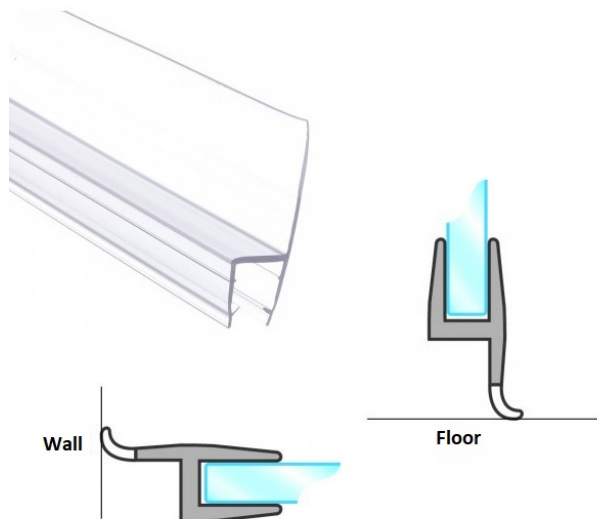

PRODUCT SHEET

Description:

PVC Seal Glass To Glass 180DG, S-5705, 2,5 Mtr, F/10mm Glas ,With 10mm Hard Fin & 6mm Soft Fin

Item number:

15.22.282-1

Units	Box	Carton	HS Code	Barcode
Pcs.	10	60	3925901000	
				5704866443180