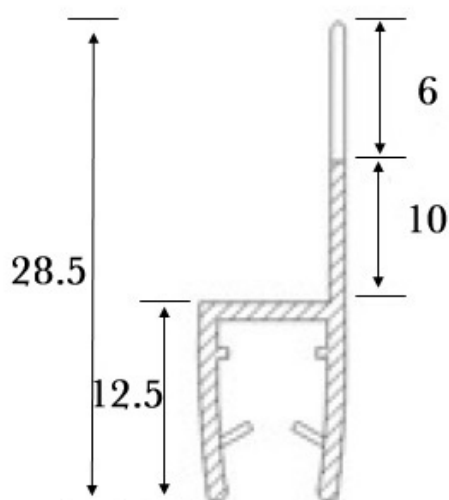

PRODUCT SHEET

Description:

PVC Seal Glass To Glass 180DG, S-5705, 2,5 Mtr, F/10mm Glas ,With 10mm Hard Fin & 6mm Soft Fin

Item number:

15.22.282-1

Units	Box	Carton	HS Code	Barcode
Pcs.	10	60	3925901000	
				5704866443180