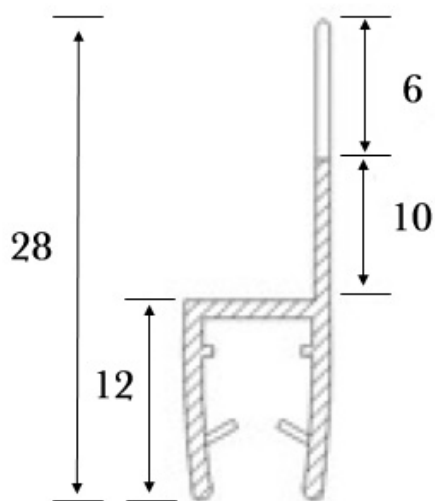

PRODUCT SHEET

Description:

PVC Seal Glass To Glass 180DG, S-5705, 2,5 Mtr, F/8mm Glass ,With 10mm Hard Fin & 6mm Soft Fin

Item number:

15.22.281-1

Units	Box	Carton	HS Code	Barcode
Pcs.	10	100	3925901000	 5704866443173