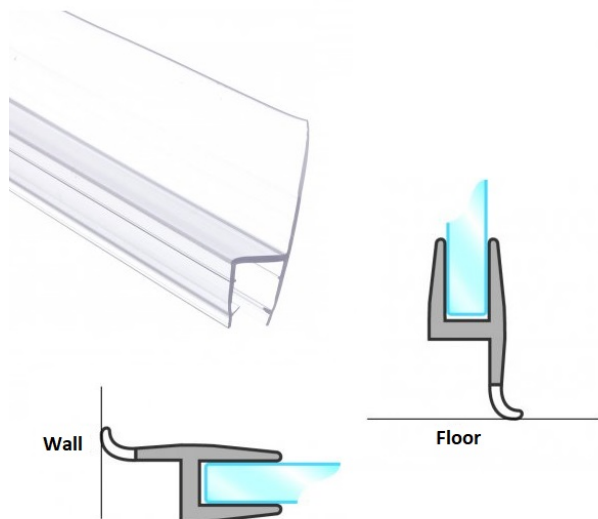

PRODUCT SHEET

Description:

PVC Seal Glass To Glass 180DG, S-5705, 2,5 Mtr, F/8mm Glass ,With 10mm Hard Fin & 6mm Soft Fin

Item number:

15.22.281-1

Units	Box	Carton	HS Code	Barcode
Pcs.	10	100	3925901000	 5704866443173