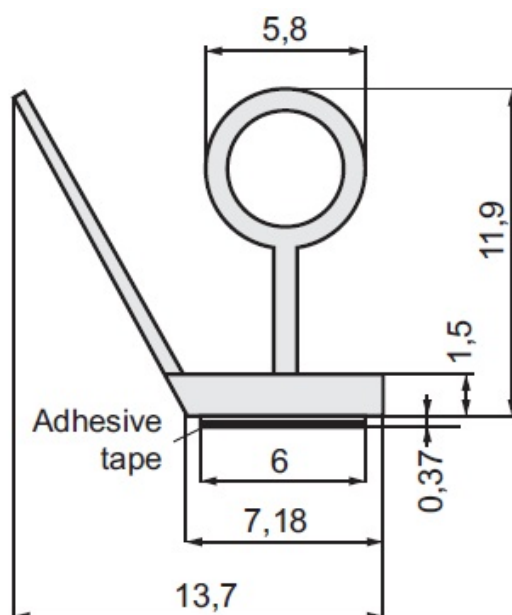

PRODUCT SHEET

Description:

PVC Seal Glass To Floor, ADH01, 2,5 Mtr, F/8-12mm Glass

Item number:

15.22.100-0

Units	Box	Carton	HS Code	Barcode
Pcs.	10	100	3925901000	 5704866463195

SISO A/S

Mileparken 11
DK-2740 Skovlunde
Denmark
VAT: DK 24786013