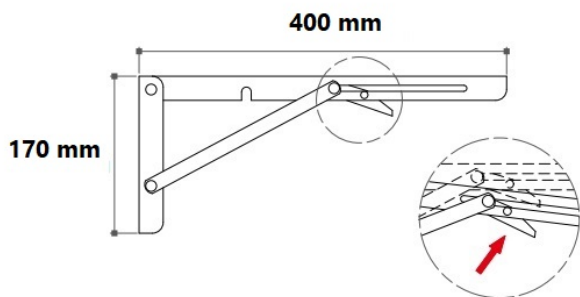

PRODUCT SHEET

Description:

Folding Bracket, Steel, White, 400mm, Self Locking, Max Load: 60 KG pr. Pair, RAL 9016

Item number:

15.11.531-0

Units	Box	Carton	HS Code	Barcode
Pair	1	16	8302420090	 5704866507936

SISO A/S

Mileparken 11
DK-2740 Skovlunde
Denmark
VAT: DK 24786013

Phone +45 45 830 900

www.siso.dk
siso@siso.dk

Danske Bank
Nytorv Branch
Copenhagen
SWIFT: DABADKKK

Account no.
4180 3112 112936
IBAN Account
DK7230003112112936