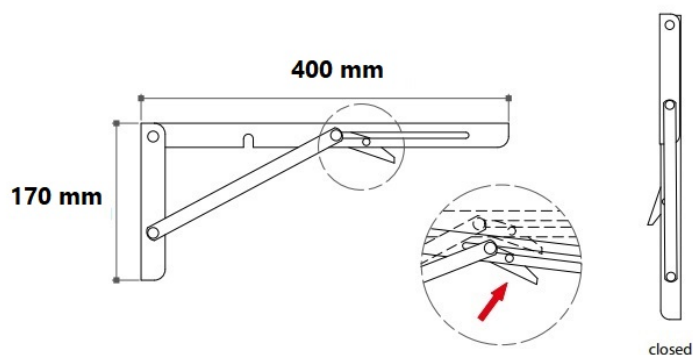

PRODUCT SHEET

Description:

Folding Bracket, Steel, Black, 400mm, Self Locking, Max Load: 60 KG pr. Pair, RAL 9005

Item number:

15.11.530-0

Units	Box	Carton	HS Code	Barcode
Pair	1	16	8302420090	 5704866506564